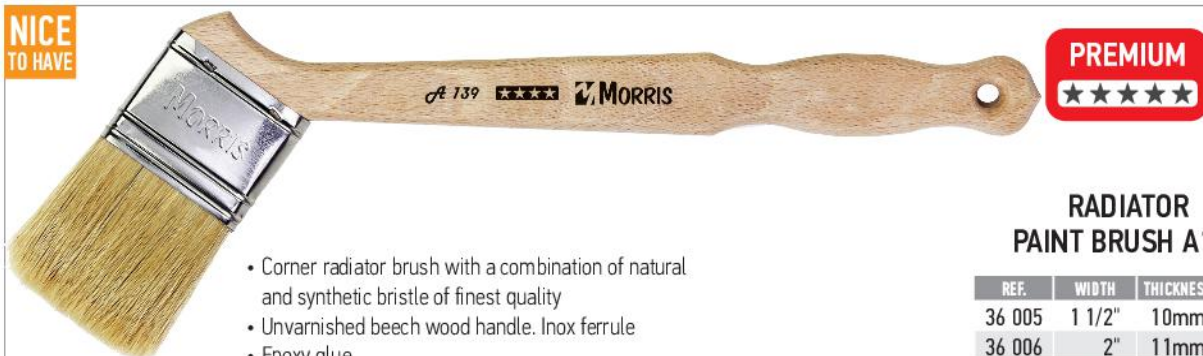

PREMIUM
★★★★★

**RADIATOR
PAINT BRUSH A139**

- Corner radiator brush with a combination of natural and synthetic bristle of finest quality
- Unvarnished beech wood handle. Inox ferrule
- Epoxy glue
- Suitable for water-based paint (plastic, emulsion and acrylic paints)

REF.	WIDTH	THICKNESS	BOX
36 005	1 1/2"	10mm	12*
36 006	2"	11mm	12*
36 007	2 1/2"	12mm	12*

INOX

*MULTIPLE ORDER QUANTITY