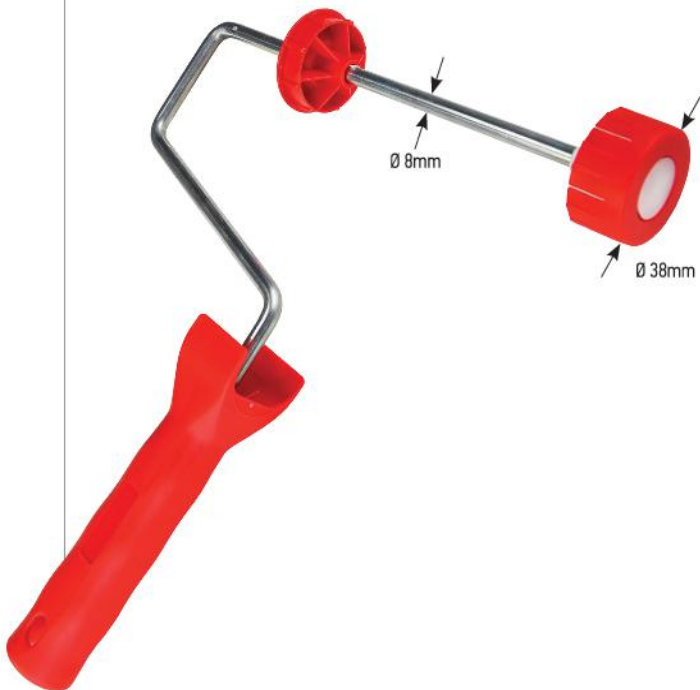

CAGE SYSTEM ROLLER FRAME

REF.	TOTAL LENGTH	FRAME Ø	BOX
40 421	7"	38mm	100
40 422	9"	38mm	100