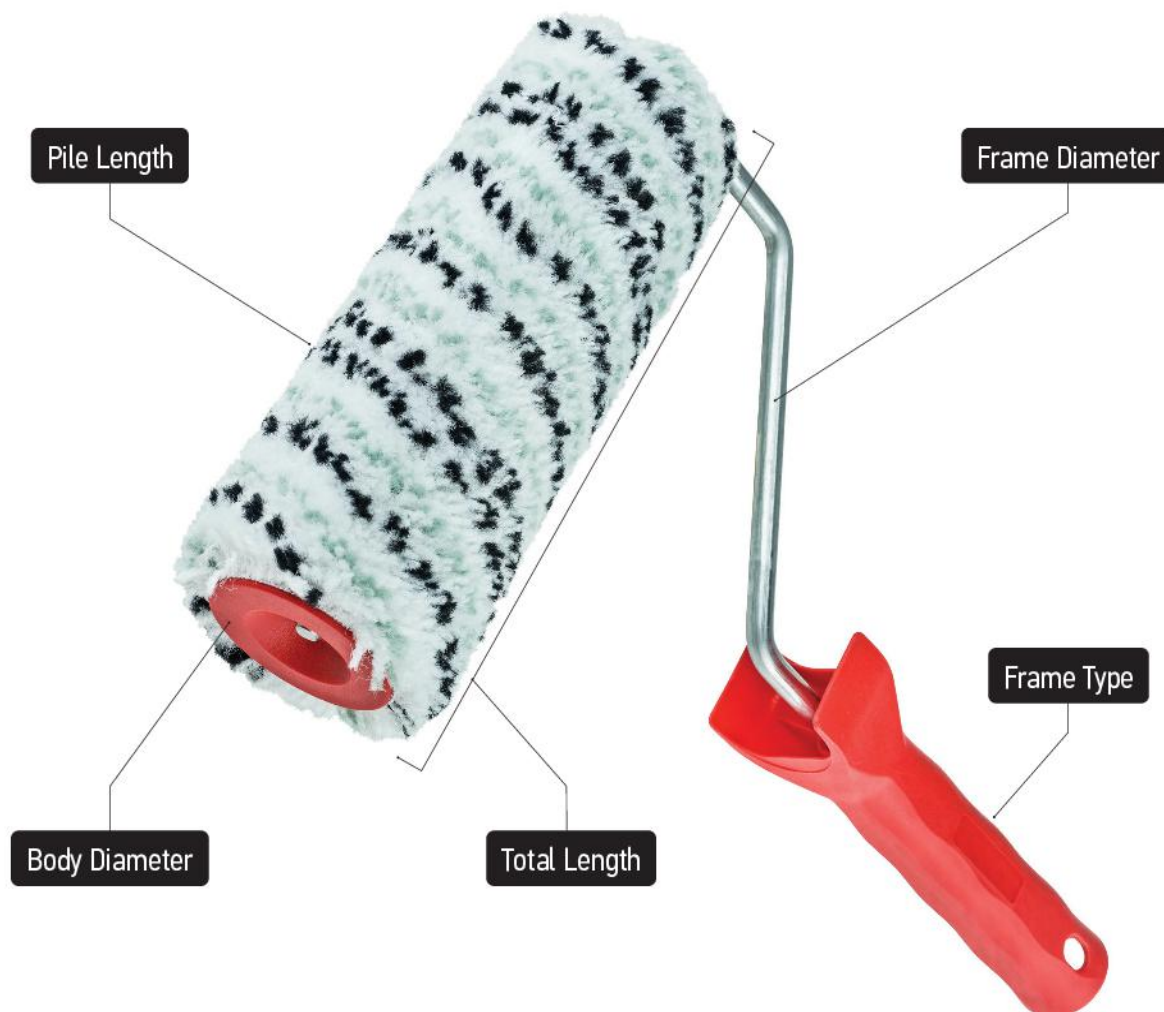

High standard paint rollers

There are 5 important aspects to check when selecting the appropriate roller:

Selection of the appropriate roller

Selecting the suitable roller for different needs, leads to optimum results. Use the table below in order to facilitate the roller selection.

Application materials

PLASTIC	★★★★★	In this example, the roller is ideal for plastic and acrylic paints, suitable for water based and can be used for primers.
ACRYLIC	★★★★★	
WATER-BASED	★★★☆☆	
PRIMERS	★★☆☆☆