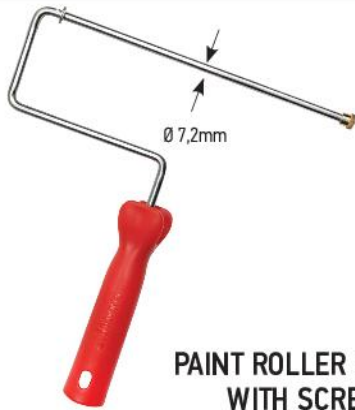

MUST HAVE

PAINT ROLLER FRAME WITH SCREW

REF.	TOTAL LENGTH	FRAME Ø	SPARE PARTS	BOX
22 874	10cm	7,2mm	27 078	30*
22 875	18cm	7,2mm	27 078	30*
22 876	24cm	7,2mm	27 078	30*

MUST HAVE