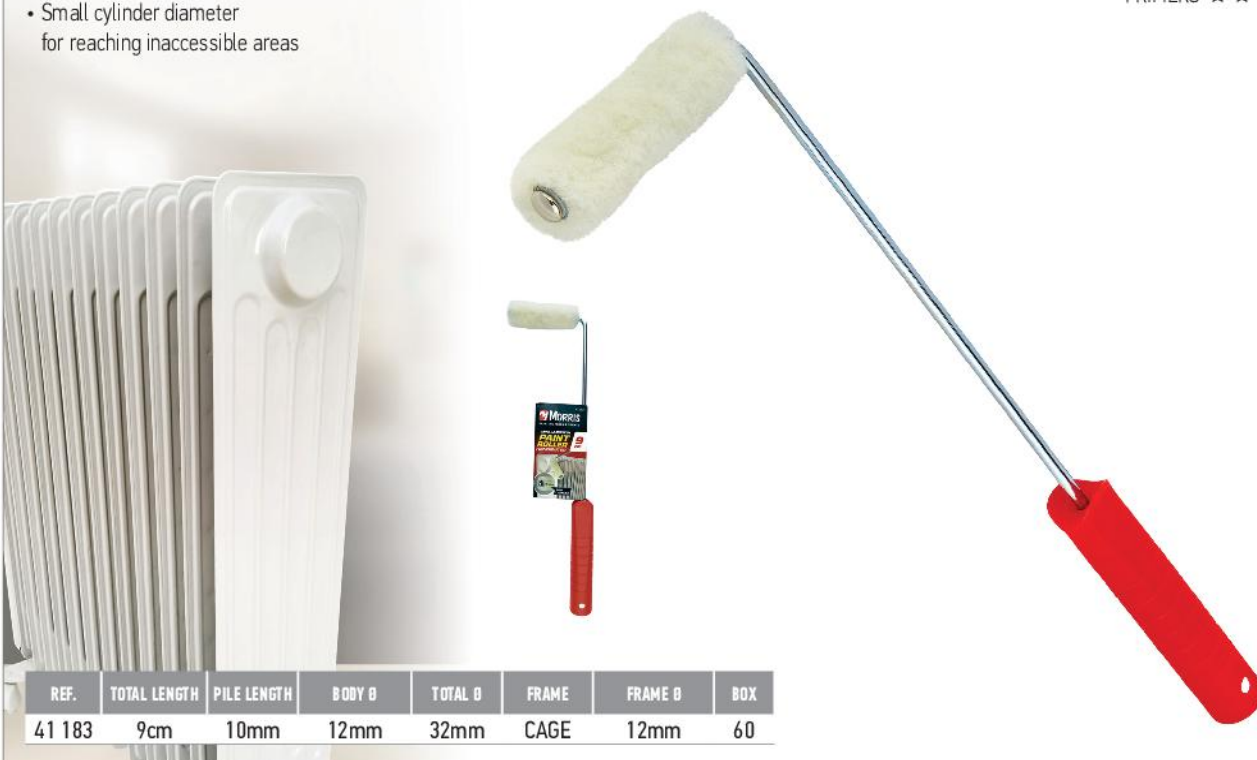

RADIATOR LAMBSKIN PAINT ROLLER 10mm WITH FRAME

- Small cylinder diameter for reaching inaccessible areas

- PLASTIC ★★★★★
- ACRYLIC ★★★★★
- WATER-BASED ★★★★★
- PRIMERS ★★★★★☆